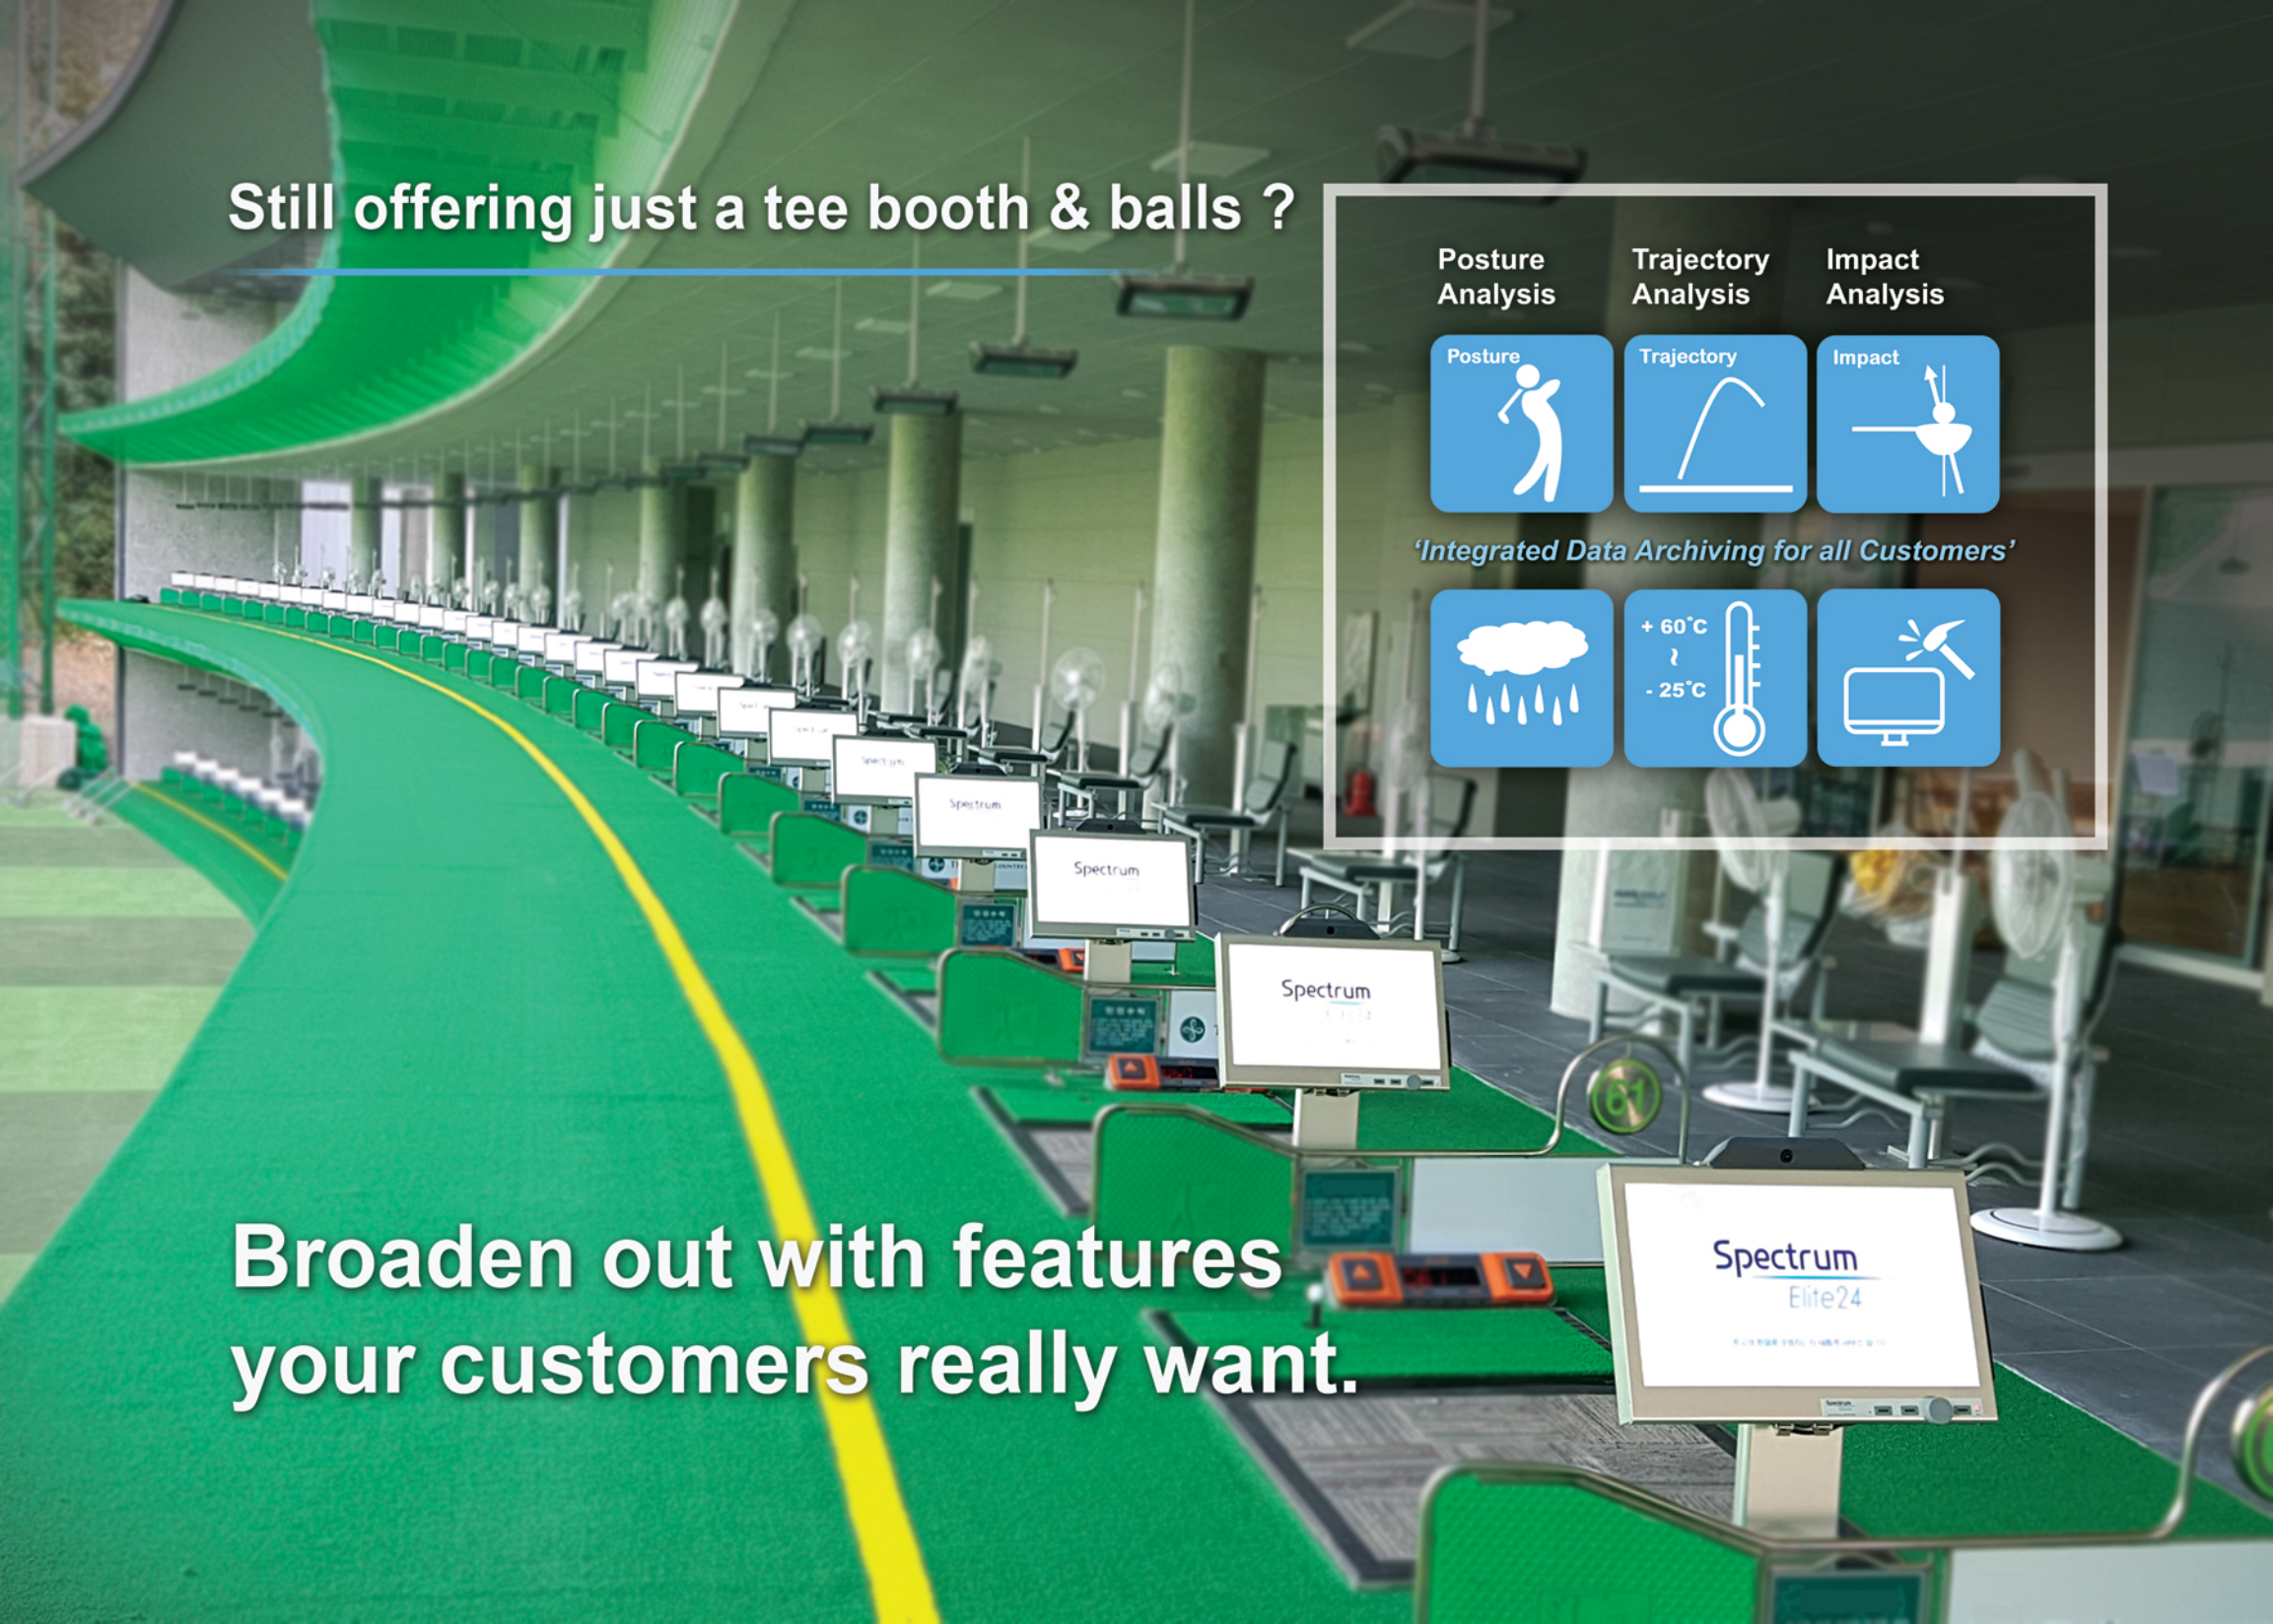

Still offering just a tee booth & balls ?

Posture Analysis	Trajectory Analysis	Impact Analysis
<i>'Integrated Data Archiving for all Customers'</i>		

Broaden out with features
your customers really want.