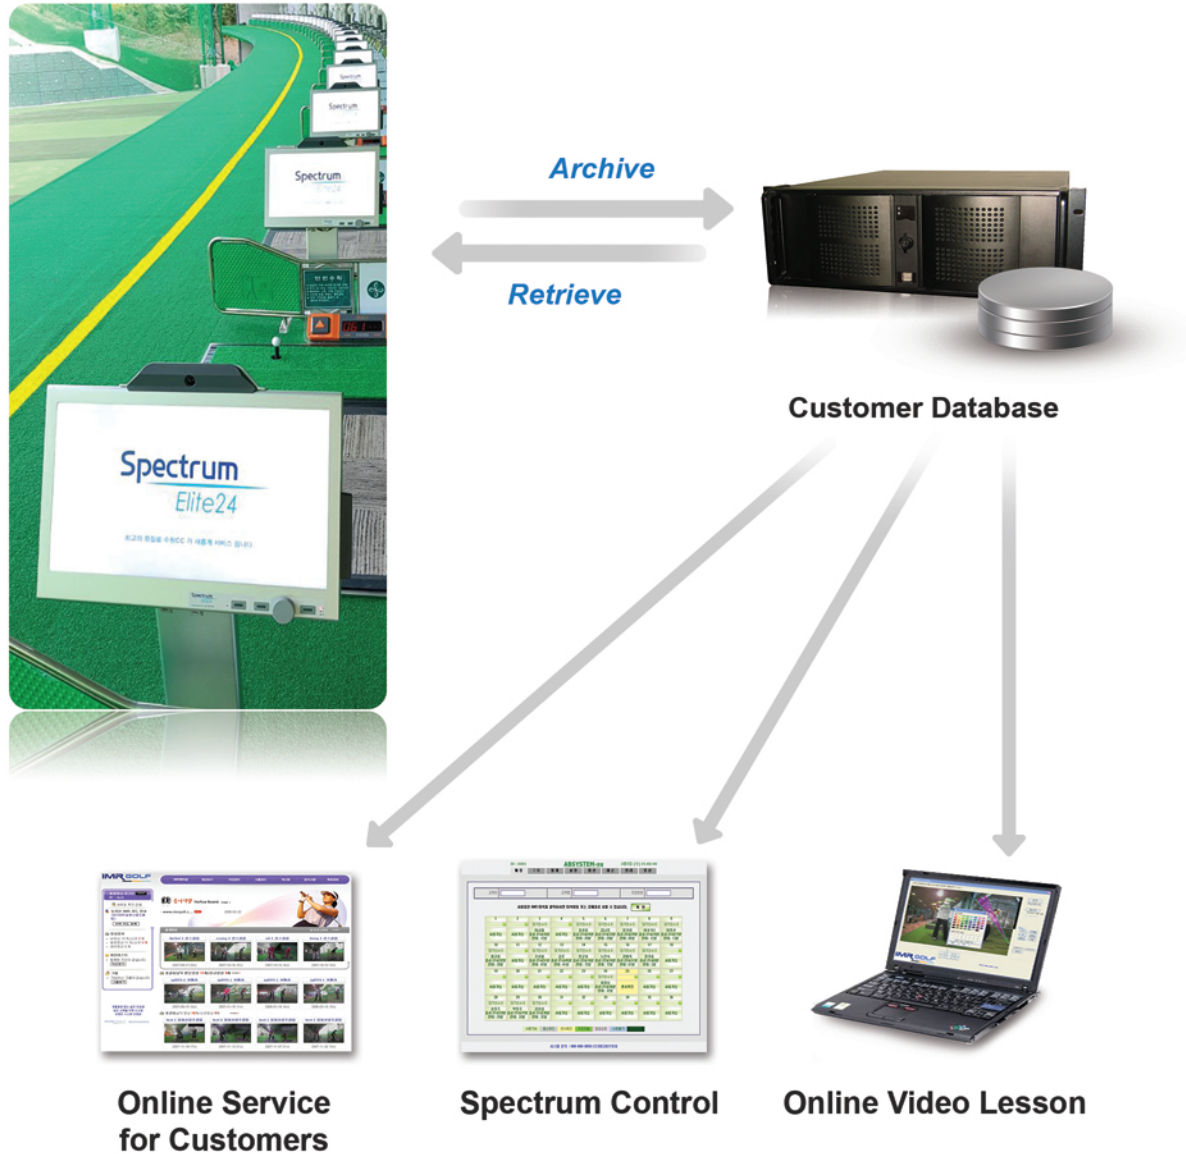

Archiving All Customer Data : Posture, Trajectory, Impact Analysis

Immediate Success

Spectrum draws immediate response from your customers and leads your driving range to a top class.